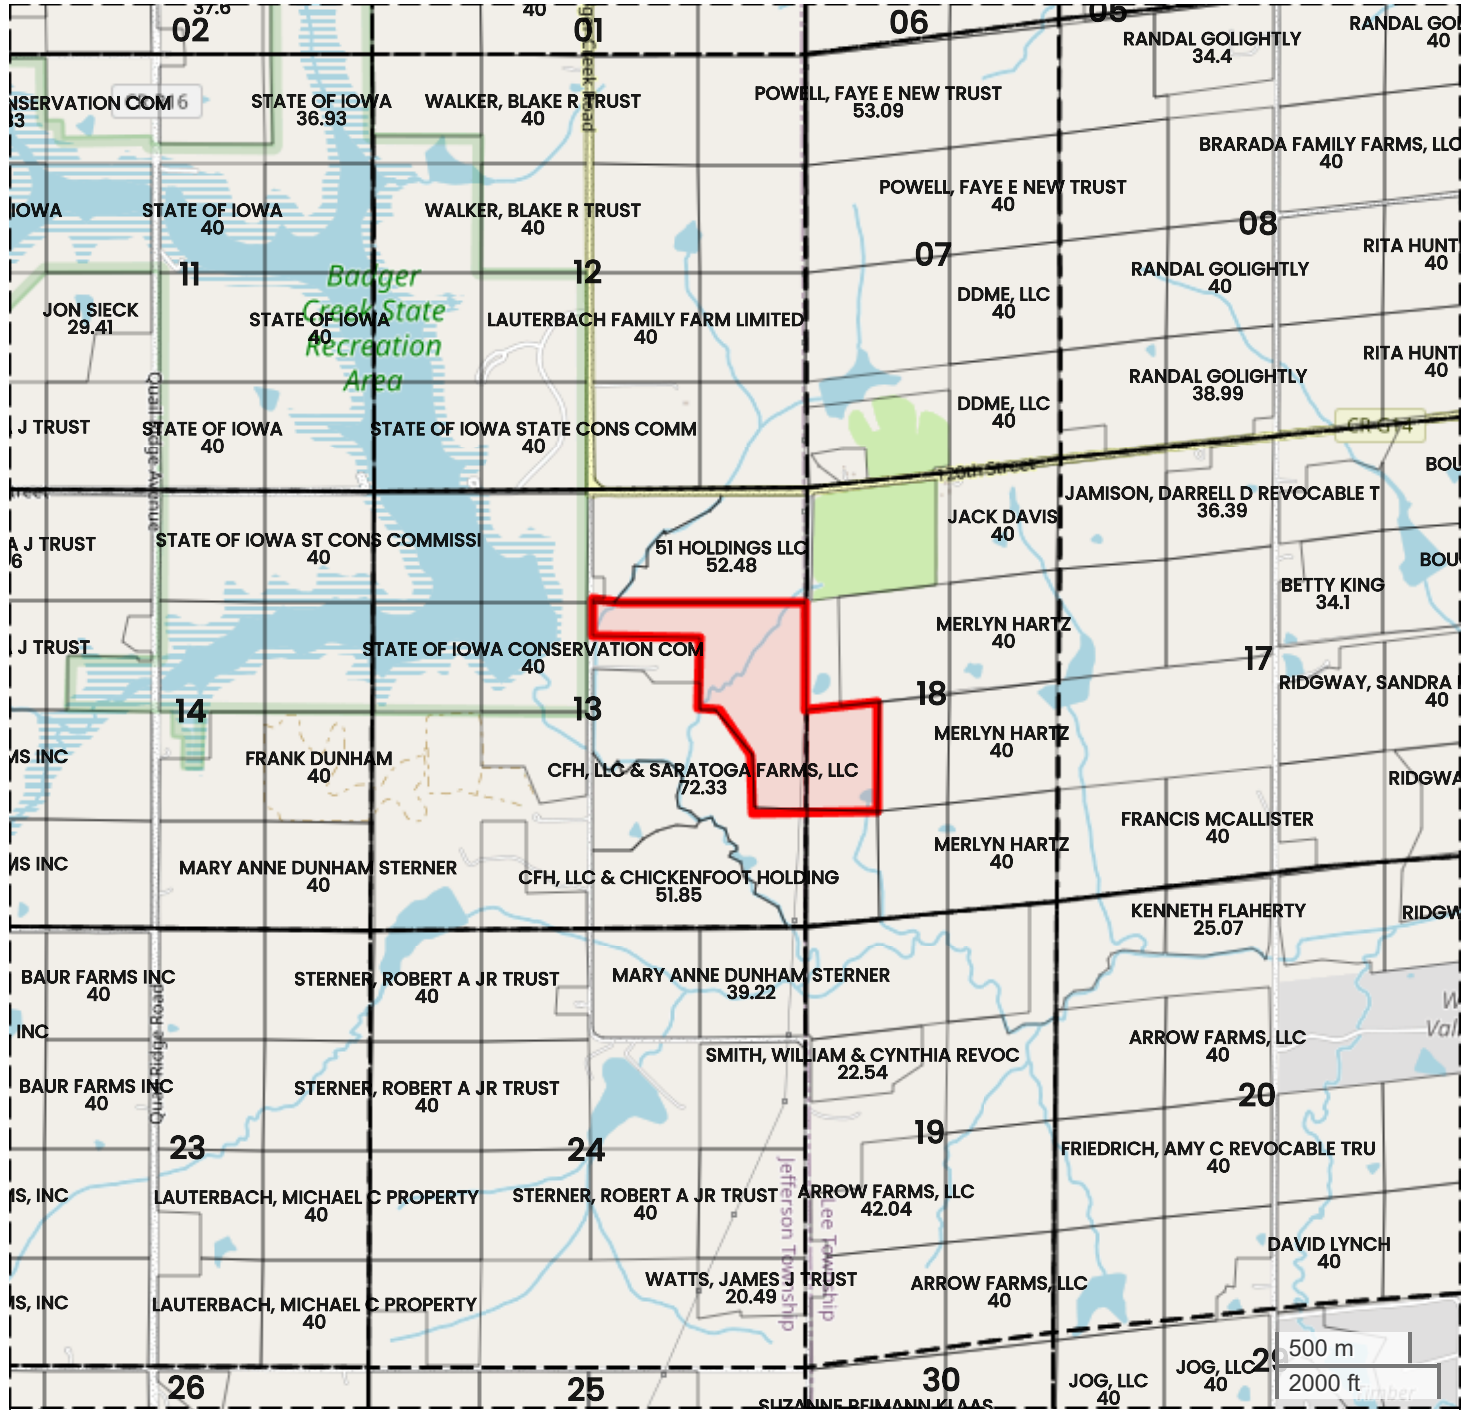

FARM 96.9 (96.91 AC TOTAL, 12.54 AC TILLABLE)

# PLAT MAP

Center: 41.467103, -93.900146

13-77N-27W

Jefferson Township

Madison County, IA

FarmWorth, LLC makes no warranties, express or implied, regarding the accuracy of any information provided through FarmWorth.com. User is solely responsible for independently verifying all information prior to use and waives any claims against FarmWorth, LLC arising from inaccuracies in such information.